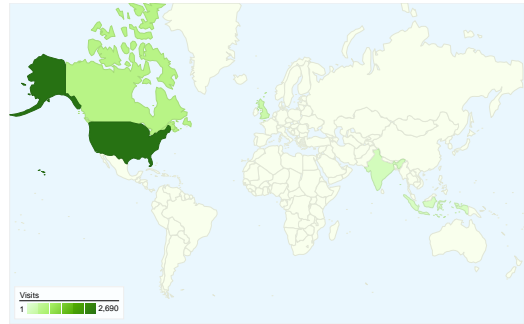

Site Usage

6,537 Visits

39.59% Bounce Rate

13,969 Pageviews

00:05:20 Avg. Time on Site

2.14 Pages/Visit

53.19% % New Visits

New vs. Returning

Visitor Type	Visits	% visits
New Visitor	3,488	53.36%
Returning Visitor	3,049	46.64%

Browsers

Browser	Visits	% visits
Firefox	5,411	82.77%
Internet Explorer	381	5.83%
Chrome	271	4.15%
Opera	264	4.04%
SeaMonkey	98	1.50%

Map Overlay world

Traffic Sources Overview