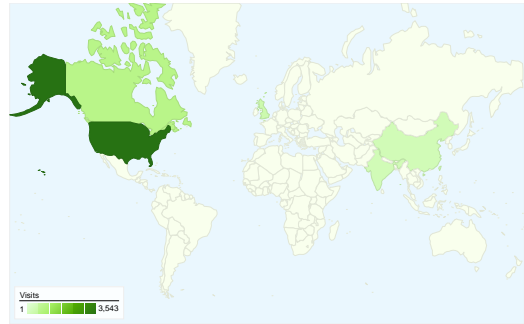

Site Usage

9,446 Visits

39.74% Bounce Rate

20,974 Pageviews

00:05:43 Avg. Time on Site

2.22 Pages/Visit

53.25% % New Visits

New vs. Returning

Visitor Type	Visits	% visits
New Visitor	5,038	53.33%
Returning Visitor	4,408	46.67%

Browsers

Browser	Visits	% visits
Firefox	6,792	71.90%
Internet Explorer	1,802	19.08%
Opera	306	3.24%
Chrome	297	3.14%
SeaMonkey	102	1.08%

Map Overlay world

Traffic Sources Overview